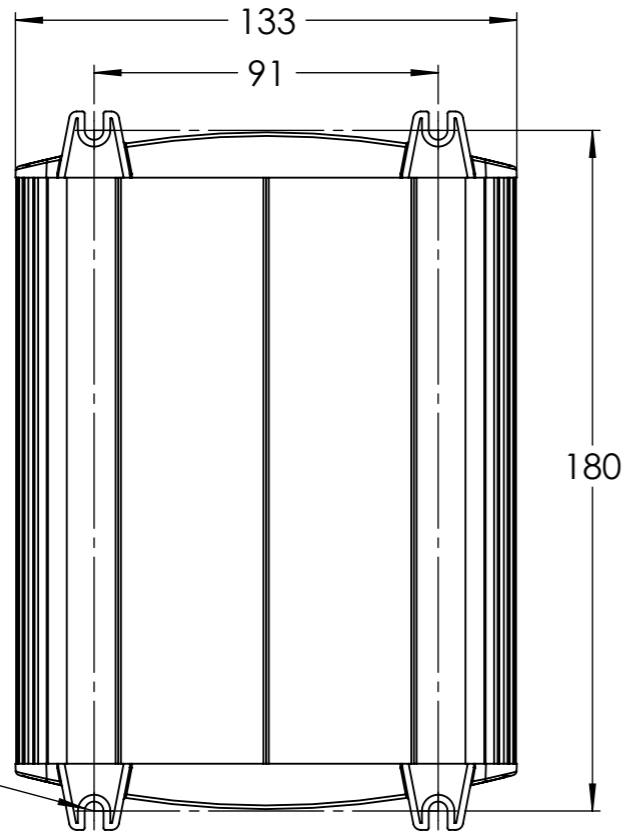

Dimension Drawing - Orion 360W Isolated	
ORI110123610	Orion 110/12-30A (360W) Isolated DC-DC converter
ORI110243610	Orion 110/24-15A (360W) Isolated DC-DC converter

Dimensions in mm

victron energy
BLUE POWER