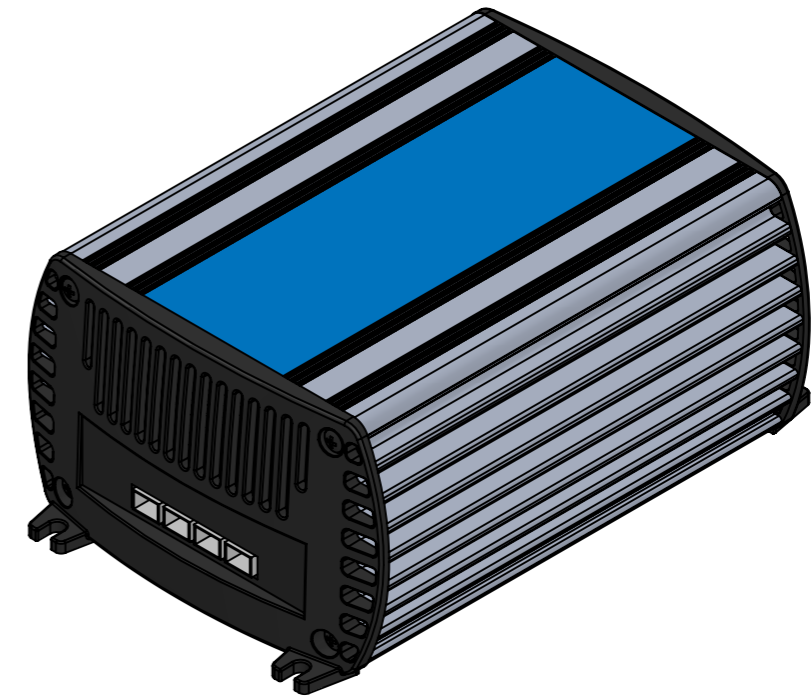

Dimension Drawing - Orion 360W Isolated	
ORI110123610	Orion 110/12-30A (360W) Isolated DC-DC converter
ORI110243610	Orion 110/24-15A (360W) Isolated DC-DC converter

Dimensions in mm

victron energy
BLUE POWER