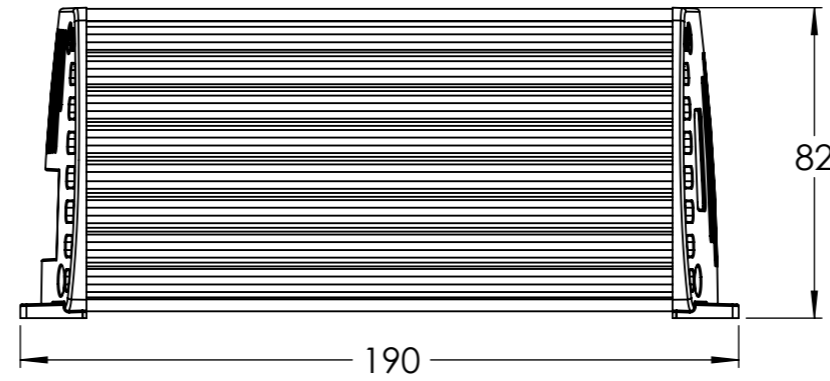

Dimension Drawing - Orion 360W Isolated	
ORI110123610	Orion 110/12-30A (360W) Isolated DC-DC converter
ORI110243610	Orion 110/24-15A (360W) Isolated DC-DC converter

Dimensions in mm

victron energy
BLUE POWER