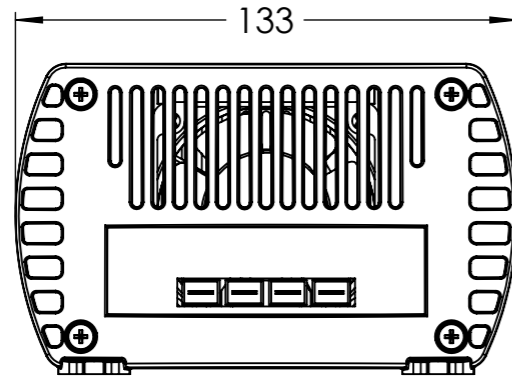

Dimension Drawing - Orion 360W Isolated	
ORI110123610	Orion 110/12-30A (360W) Isolated DC-DC converter
ORI110243610	Orion 110/24-15A (360W) Isolated DC-DC converter

Dimensions in mm

victron energy
BLUE POWER